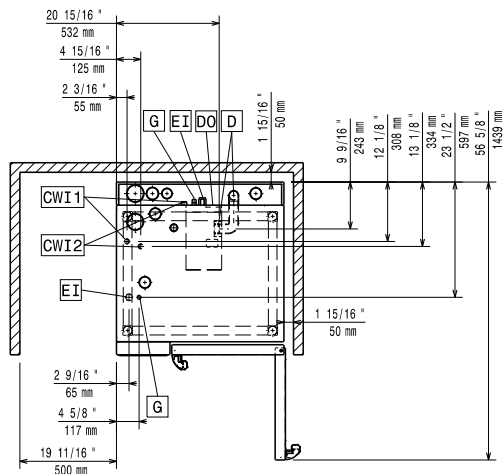

APPROVAL: _____

Experience the Excellence
www.electroluxprofessional.com

Front

Side

Top

Key Information:**External dimensions,
Width:**

922622 (STK611611) 867 mm

**External dimensions,
Depth:**

895 mm

**External dimensions,
Height:**

150 mm

Net weight:

47.6 kg

Shipping weight:

43 kg