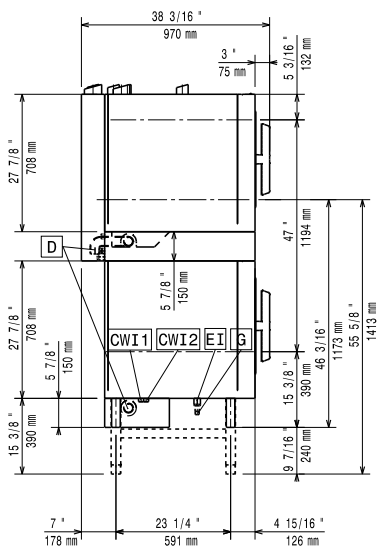

APPROVAL: _____

Experience the Excellence
www.electroluxprofessional.com

Front

Side

Top

Key Information:**External dimensions,
Width:**

922622 (STK611611) 867 mm

**External dimensions,
Depth:**

895 mm

**External dimensions,
Height:**

150 mm

Net weight:

47.6 kg

Shipping weight:

43 kg