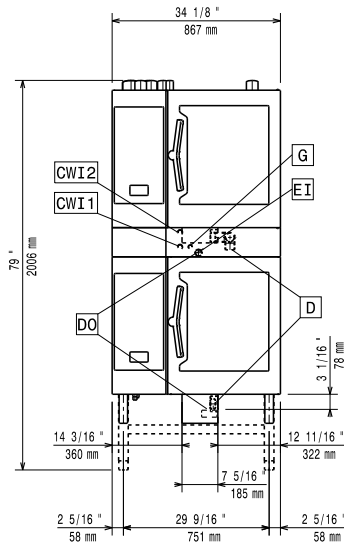

APPROVAL: _____

Experience the Excellence
www.electroluxprofessional.com

Front

Side

Top

Key Information:**External dimensions,
Width:**

922622 (STK611611) 867 mm

**External dimensions,
Depth:**

895 mm

**External dimensions,
Height:**

150 mm

Net weight:

47.6 kg

Shipping weight:

43 kg