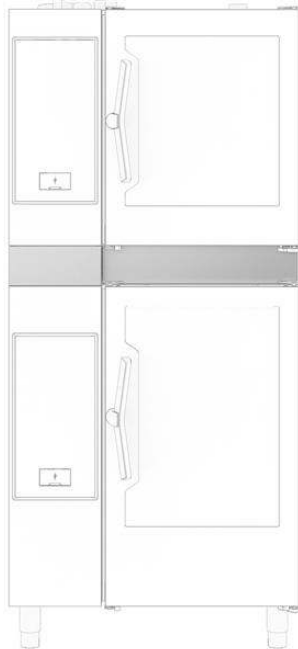

Electrolux
PROFESSIONAL

Installation accessories
Stacking kit for 6 GN 1/1 oven
placed on gas 6 GN 1/1

ITEM # _____

MODEL # _____

NAME # _____

SIS # _____

AIA # _____

922622 (STK611611)

Stacking kit for 6 GN 1/1
oven placed on gas 6 GN
1/1 oven

Main Features

- Ideal for saving kitchen space.
- Includes: supports, external panels, flue and water pipes, drain connection and adjustable feet.
- The kit can be mounted on site.
- Typology (gas, electric) must be ordered considering the oven that will be placed at the bottom.

APPROVAL: _____

Experience the Excellence
www.electroluxprofessional.com

Front

Side

Top

Key Information:**External dimensions,
Width:**

922622 (STK611611) 867 mm

**External dimensions,
Depth:**

895 mm

**External dimensions,
Height:**

150 mm

Net weight:

47.6 kg

Shipping weight:

43 kg